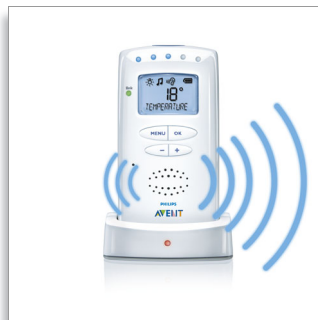

Adjustable sound sensitivity

Enables you to adjust the sound and volume levels, so you can hear every giggle, gurgle and hic-up