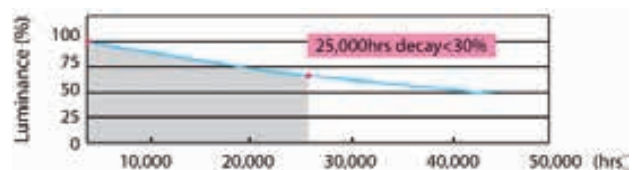

230V	GU10	INKLUSIVE 10W LED	nicht dimmbar	11kWh/ 1000h	111 mm Ø 69 mm H