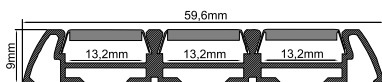

TRIADA AUFBAUPROFIL

Aluminium eloxiert

990093	1 m	69,00 €
990105	2 m	149,00 €

ABDECKUNG HS

990102	1 m, satiniert	8,00 €
990107	2 m, satiniert	16,00 €
990101	1 m, transparent	8,00 €
990108	2 m, transparent	16,00 €