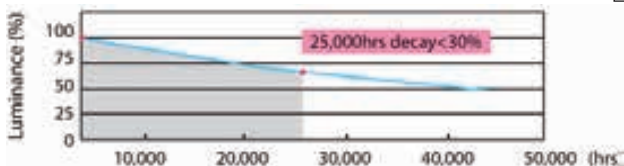

LED Leuchtmittel GU10 (6W COB)

Aluminium Druckguss
dimmbar

180326	Silber-Matt	2700 K	(350 lm)	40°	25,00 €
180327	Silber-Matt	4200 K	(360 lm)	40°	25,00 €
180328	Silber-Matt	2700 K	(350 lm)	60°	25,00 €
180329	Silber-Matt	4200 K	(360 lm)	60°	25,00 €

230V	GU10	COB	INKLUSIVE 6W LED	dimmbar
7kWh/ 1000h	50 mm Ø 58 mm H	A	WW	NW