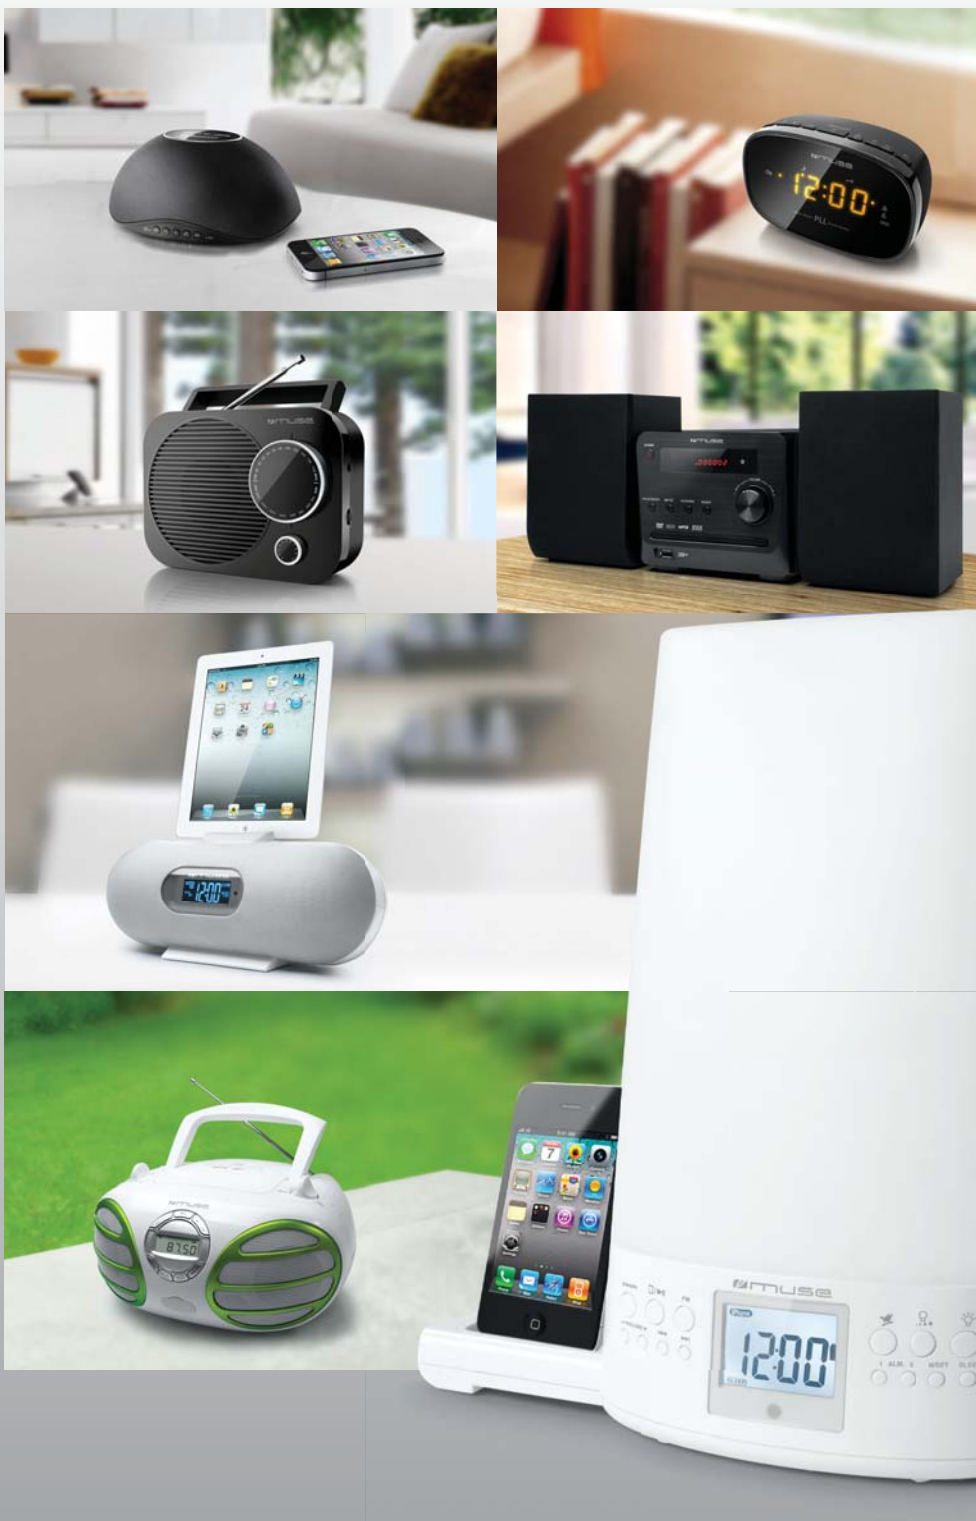

MUSE

Collection of inspiration

www.muse-europe.com

AUDIO/VIDEO 2012