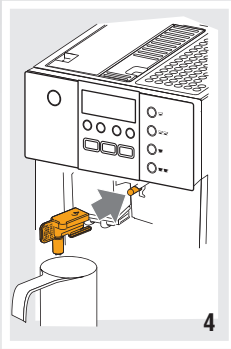

De'Longhi Appliances
via Seitz, 47
31100 Treviso Italia

BEAN TO CUP ESPRESSO AND CAPPUCCINO MACHINE

Instructions for use

ESAM6620

DESCRIPTION OF APPLIANCE

A

C

16