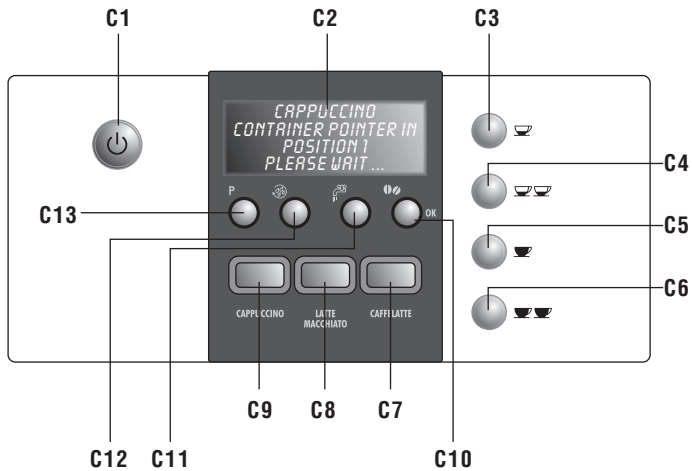

De'Longhi Appliances
via Seitz, 47
31100 Treviso Italia

BEAN TO CUP ESPRESSO AND CAPPUCCINO MACHINE

Instructions for use

ESAM6620

DESCRIPTION OF APPLIANCE

A

C

16