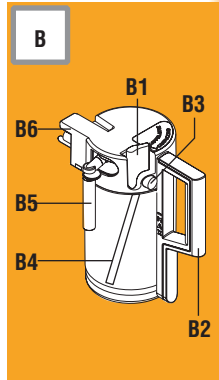

De'Longhi Appliances
via Seitz, 47
31100 Treviso Italia

BEAN TO CUP ESPRESSO AND CAPPUCCINO MACHINE

Instructions for use

ESAM6620

DESCRIPTION OF APPLIANCE

A

C

16