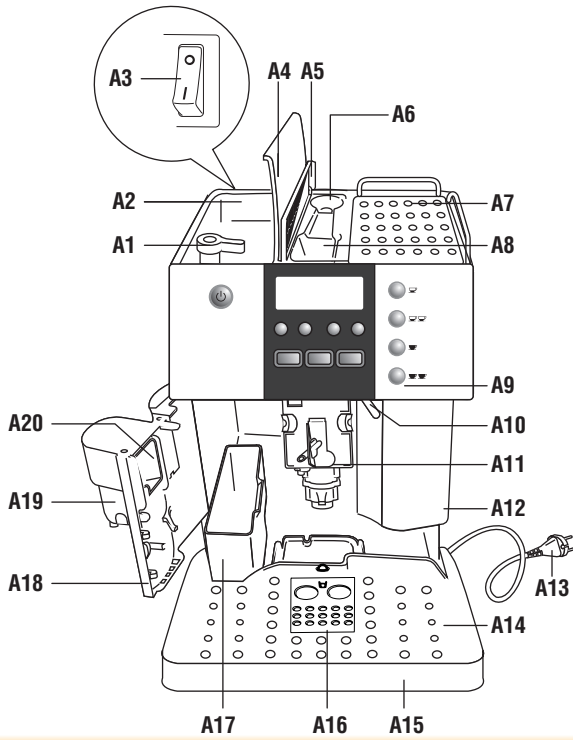

De'Longhi Appliances
via Seitz, 47
31100 Treviso Italia

BEAN TO CUP ESPRESSO AND CAPPUCCINO MACHINE

Instructions for use

ESAM6620

DESCRIPTION OF APPLIANCE

A

C

16

17

18

19

20

21

22

23

24

25

26

27

28

29

30

31