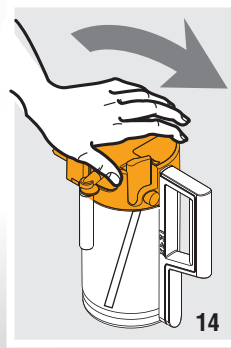

De'Longhi Appliances
via Seitz, 47
31100 Treviso Italia

BEAN TO CUP ESPRESSO AND CAPPUCCINO MACHINE

Instructions for use

ESAM6620

DESCRIPTION OF APPLIANCE

A

C

16