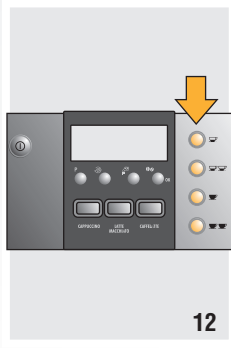

De'Longhi Appliances
via Seitz, 47
31100 Treviso Italia

BEAN TO CUP ESPRESSO AND CAPPUCCINO MACHINE

Instructions for use

ESAM6620

DESCRIPTION OF APPLIANCE

A

C

16