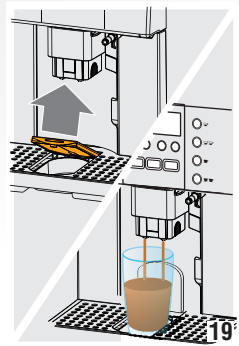

16

17

18

19

20

21

22

23

24

25

26

27

28

29

30

31