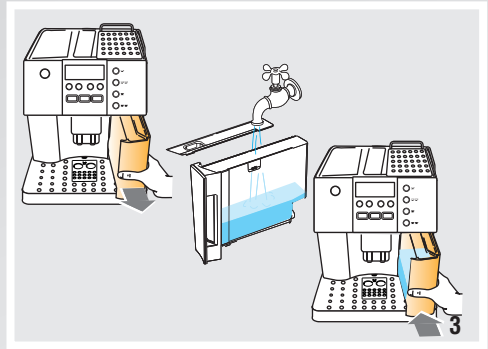

De'Longhi Appliances
via Seitz, 47
31100 Treviso Italia

BEAN TO CUP ESPRESSO AND CAPPUCCINO MACHINE

Instructions for use

ESAM6620

DESCRIPTION OF APPLIANCE

A

C

16