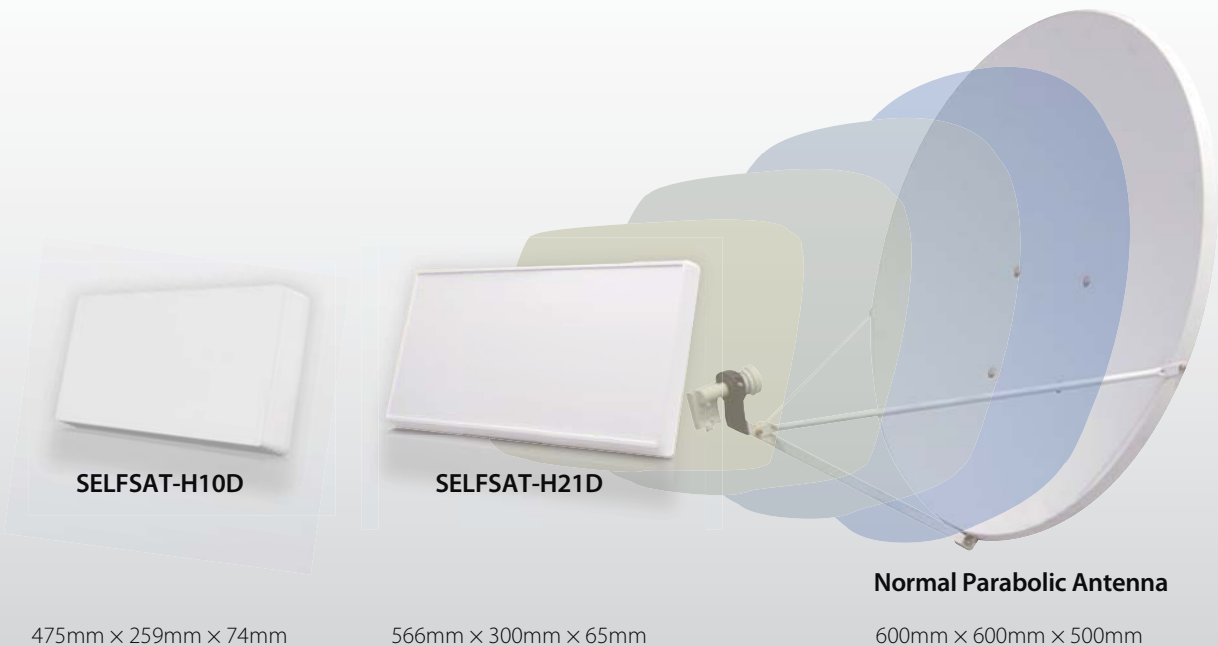

### Extremely Small

Small & Powerful,  
16 times smaller than a normal dish!  
New standard antenna to replace the old dishes.

SELSAT-H10D

475mm × 259mm × 74mm

SELSAT-H21D

566mm × 300mm × 65mm

Normal Parabolic Antenna