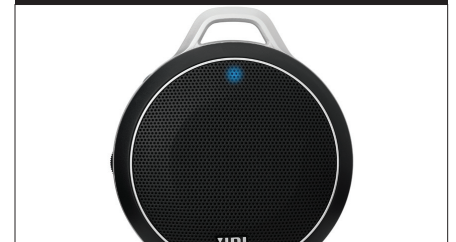

The JBL Micro Wireless portable speaker streams music wirelessly from any *Bluetooth*-equipped device, making JBL sound available for a wide range of portable devices.

Built-in bass port

JBL speakers are famous for powerful bass. But it might surprise you to hear JBL bass this strong from a speaker this small. A built-in bass port enables the JBL Micro Wireless to generate bass that's superior to comparable portable products.

Portable design

It's easy to get attached to JBL sound. The lightweight, compact JBL Micro Wireless fits easily into backpacks or pockets.

Smart cable design

The JBL Micro Wireless portable speaker is always ready to connect and play. And when your source device isn't connected, the built-in 11-13/16-inch (30cm) audio cable stores in the bottom of the speaker case to prevent tangling.

LED indicator

A clearly visible LED lets you know when the built-in Li-ion rechargeable battery is low, so you know when the JBL Micro Wireless needs charging.

Daisy-chain capability

If you want to add some "macro" to your Micro, the portable speaker can be connected to other JBL Micro Wireless speakers, creating an impressive sound environment.